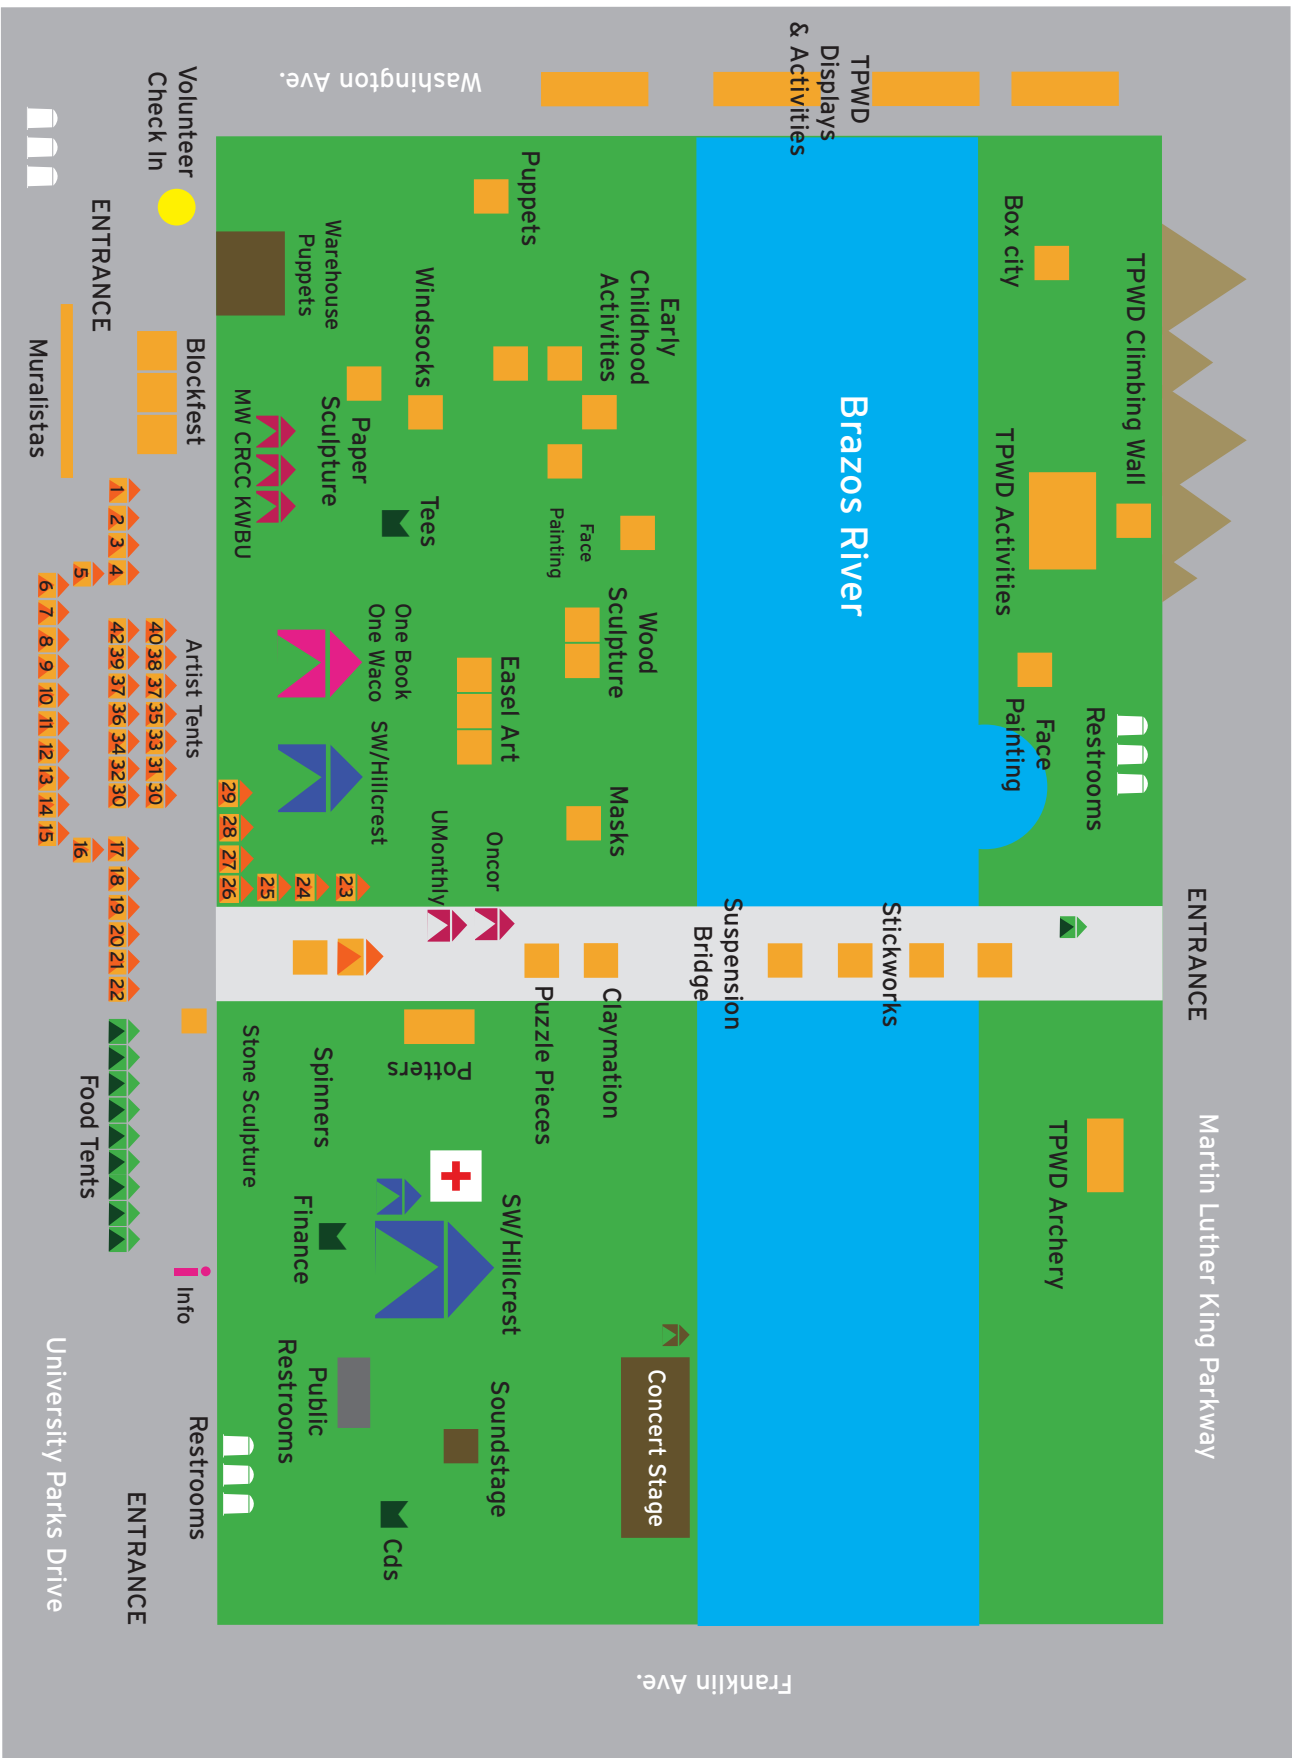

MAP KEY

-  Activities
-  Artist
-  Food
-  Vendor
-  Restroom
-  Merchandise
-  Volunteer
-  First Aid
-  Information

Artist Key

1. Diane Roach
2. MaryAnne Summers
3. Gianmarco Congenilano/Jane Turner Roberts
4. Jody King
5. Sher Chappell
6. Mark Shultz
7. Kim Whitney
8. Melissa Almanza
9. Carol Lyon
10. Peggy Martin
11. Carolyn Henderson
12. Andrea Scott
13. Sherri Jo Adams
14. Sherri Jo Adams
15. Troy Parker
16. April Peavy
17. Steve Kriechbaum
18. Kathleen Martin
19. Barry Perez
20. Vorakit Chinkoswong
21. Scott Wright
22. Barbara Francis
23. Trish Ranson
24. Paul Uhl
25. Lane Laporte
26. Zeke & Marty
27. Cicely Miller
28. Laura Sturtz
29. Talley Starbird
30. Art at the Arc Camp
31. Bill Ravenscroft
32. Lucretia Darden
33. Ingrid Erickson
34. Faith Landry
35. Ashley Peden
36. Meagan Carr
37. Waco's Top Young Artists
38. TSTC Club
39. Clara Dutton/Sioma Azu
40. Memories Art by People With Alzheimer's